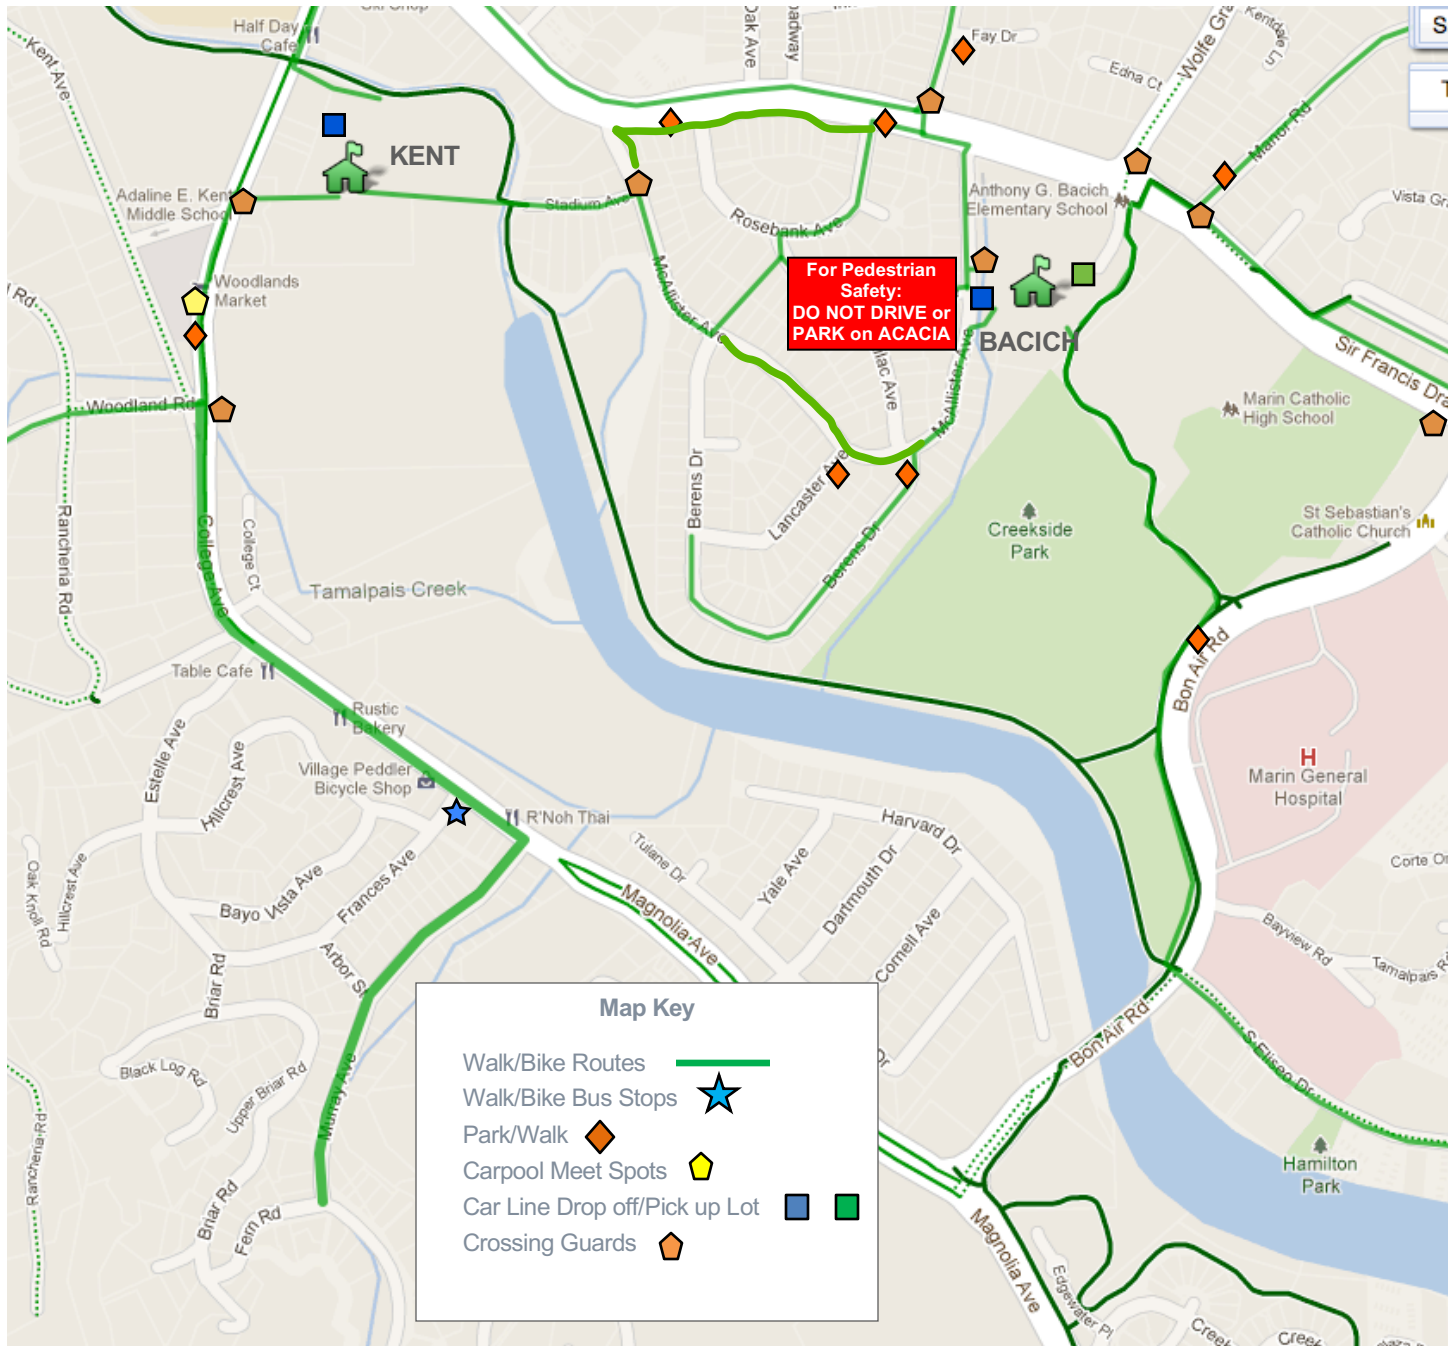

KENTFIELD SCHOOL DISTRICT SAFE ROUTES TO SCHOOL PROGRAM

NEIGHBORHOOD ROUTE MAP

Murray Park

Remember to Travel Green

Walk & Biking Options

Walking Bus/Bike Train Stops

Contact your Neighborhood Captain for current schedules.

- Francis at Magnolia

Driver Options

Park & Walk Spots

Park your car and safely walk with your children from these designated spots.

- Bon Air Road
- Woodlands Market

Car Pool Meet Spot

Use Woodland Market lot

Car Line

Bacich Car Line

Use GREEN Lot on SFD

Kent Car Line

Use area in front of Room 34 only.

Safety Tips

Suggested Bacich Bike Route

Use Magnolia to Bon Air Road until joining Creekside Bike Path

No U-turns allowed near campus.

Do not turn around in driveways-children walking & biking to school will be endangered.

Neighborhood Captain

Amita Puri amita_puri@hotmail.com